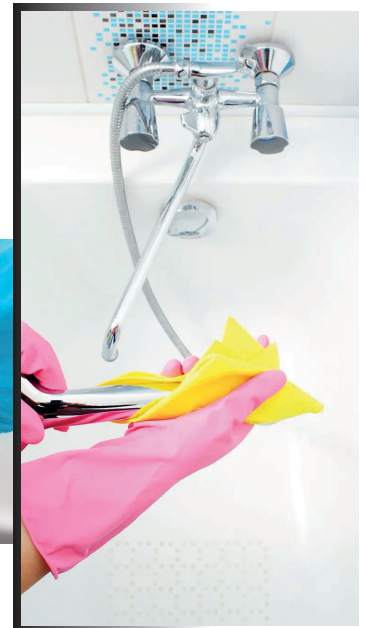

RESTORES SHINE & GLOSS TO YOUR FIXTURES

BENEFITS

- Specially designed for Hard Water, Lime Scale and Stubborn Soap Stains
- Suitable for Interior and Exterior CP Fittings and Showers, Chrome, Bronze and Mild Steel Fixtures, and Sanitary Ware
- Ready and easy to use
- Rapid Action Formula

SPECIFICATIONS

Colour	Colourless to Pale Yellow Liquid
Application	Use Gloves - Shake well - Spray to surface - Spread using soft scrubber - Wait 1-2 mins Gently rub and rinse with water. For heavy stains repeat the process again.
Packing	500ml